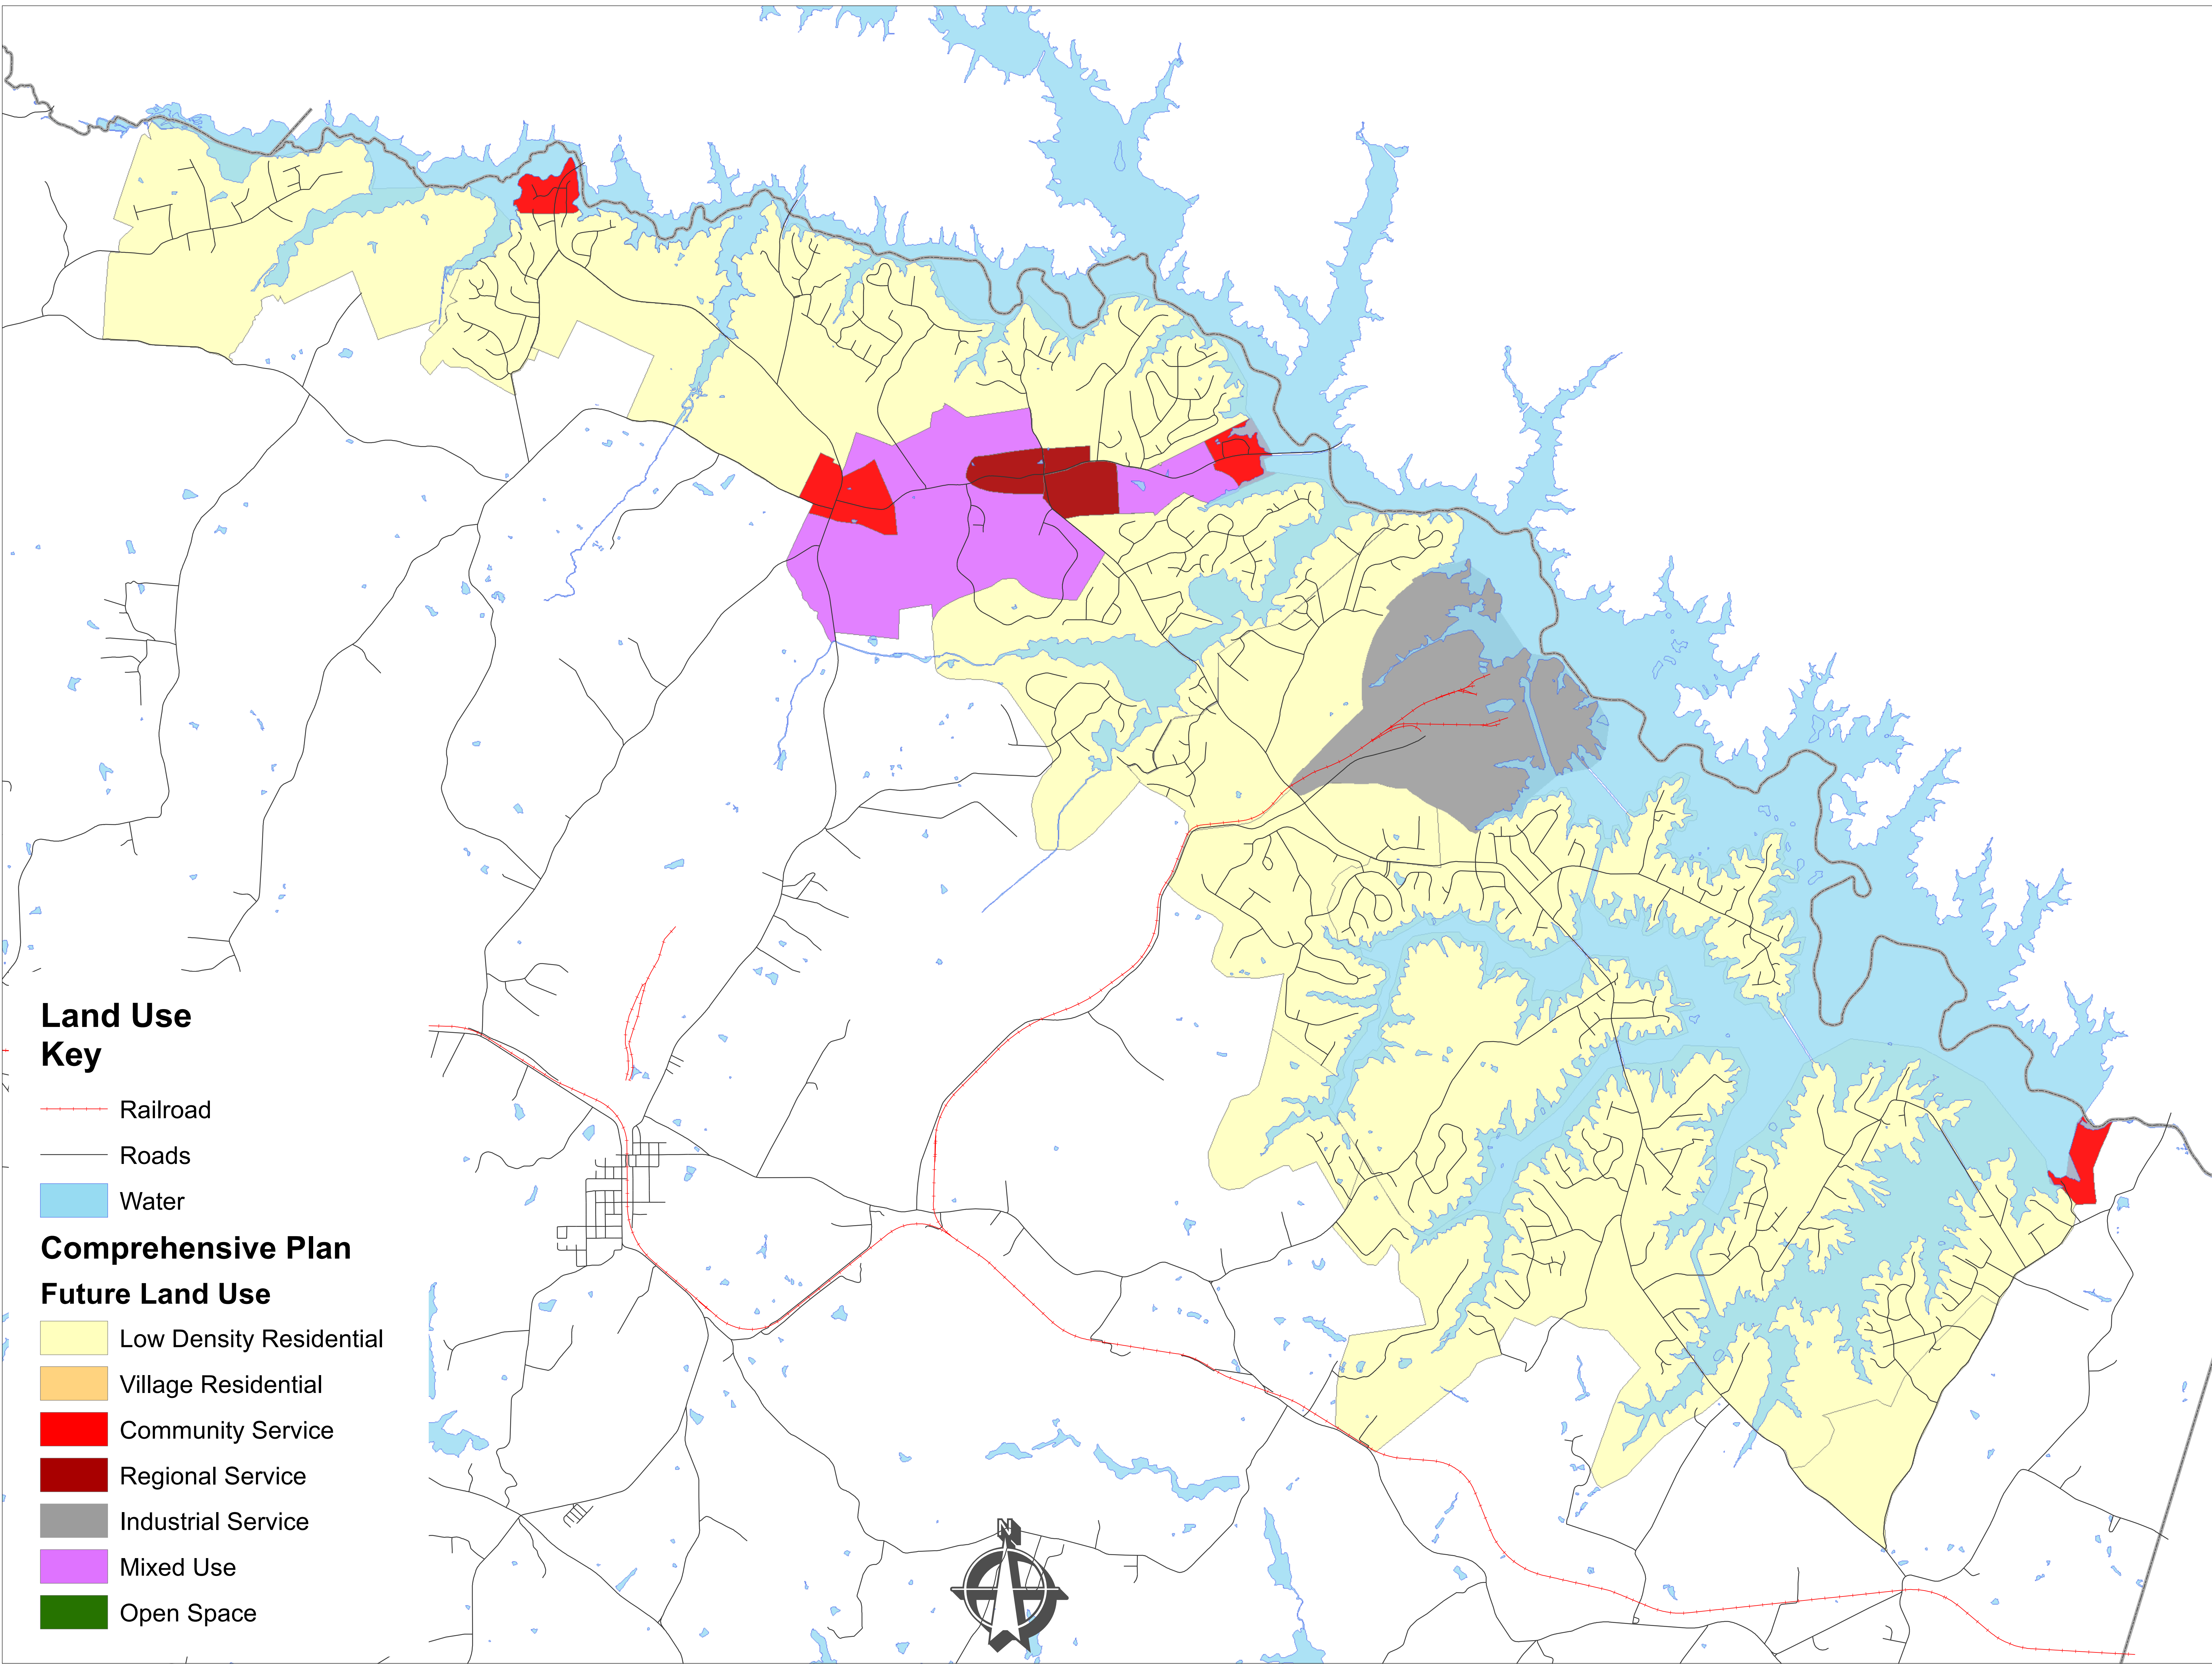

# LAKE ANNA: GROWTH AREA & FUTURE LAND USE

## Land Use Key

- Railroad
- Roads
- Water

## Comprehensive Plan Future Land Use

- Low Density Residential
- Village Residential
- Community Service
- Regional Service
- Industrial Service
- Mixed Use
- Open Space

MAP NOT TO SCALE