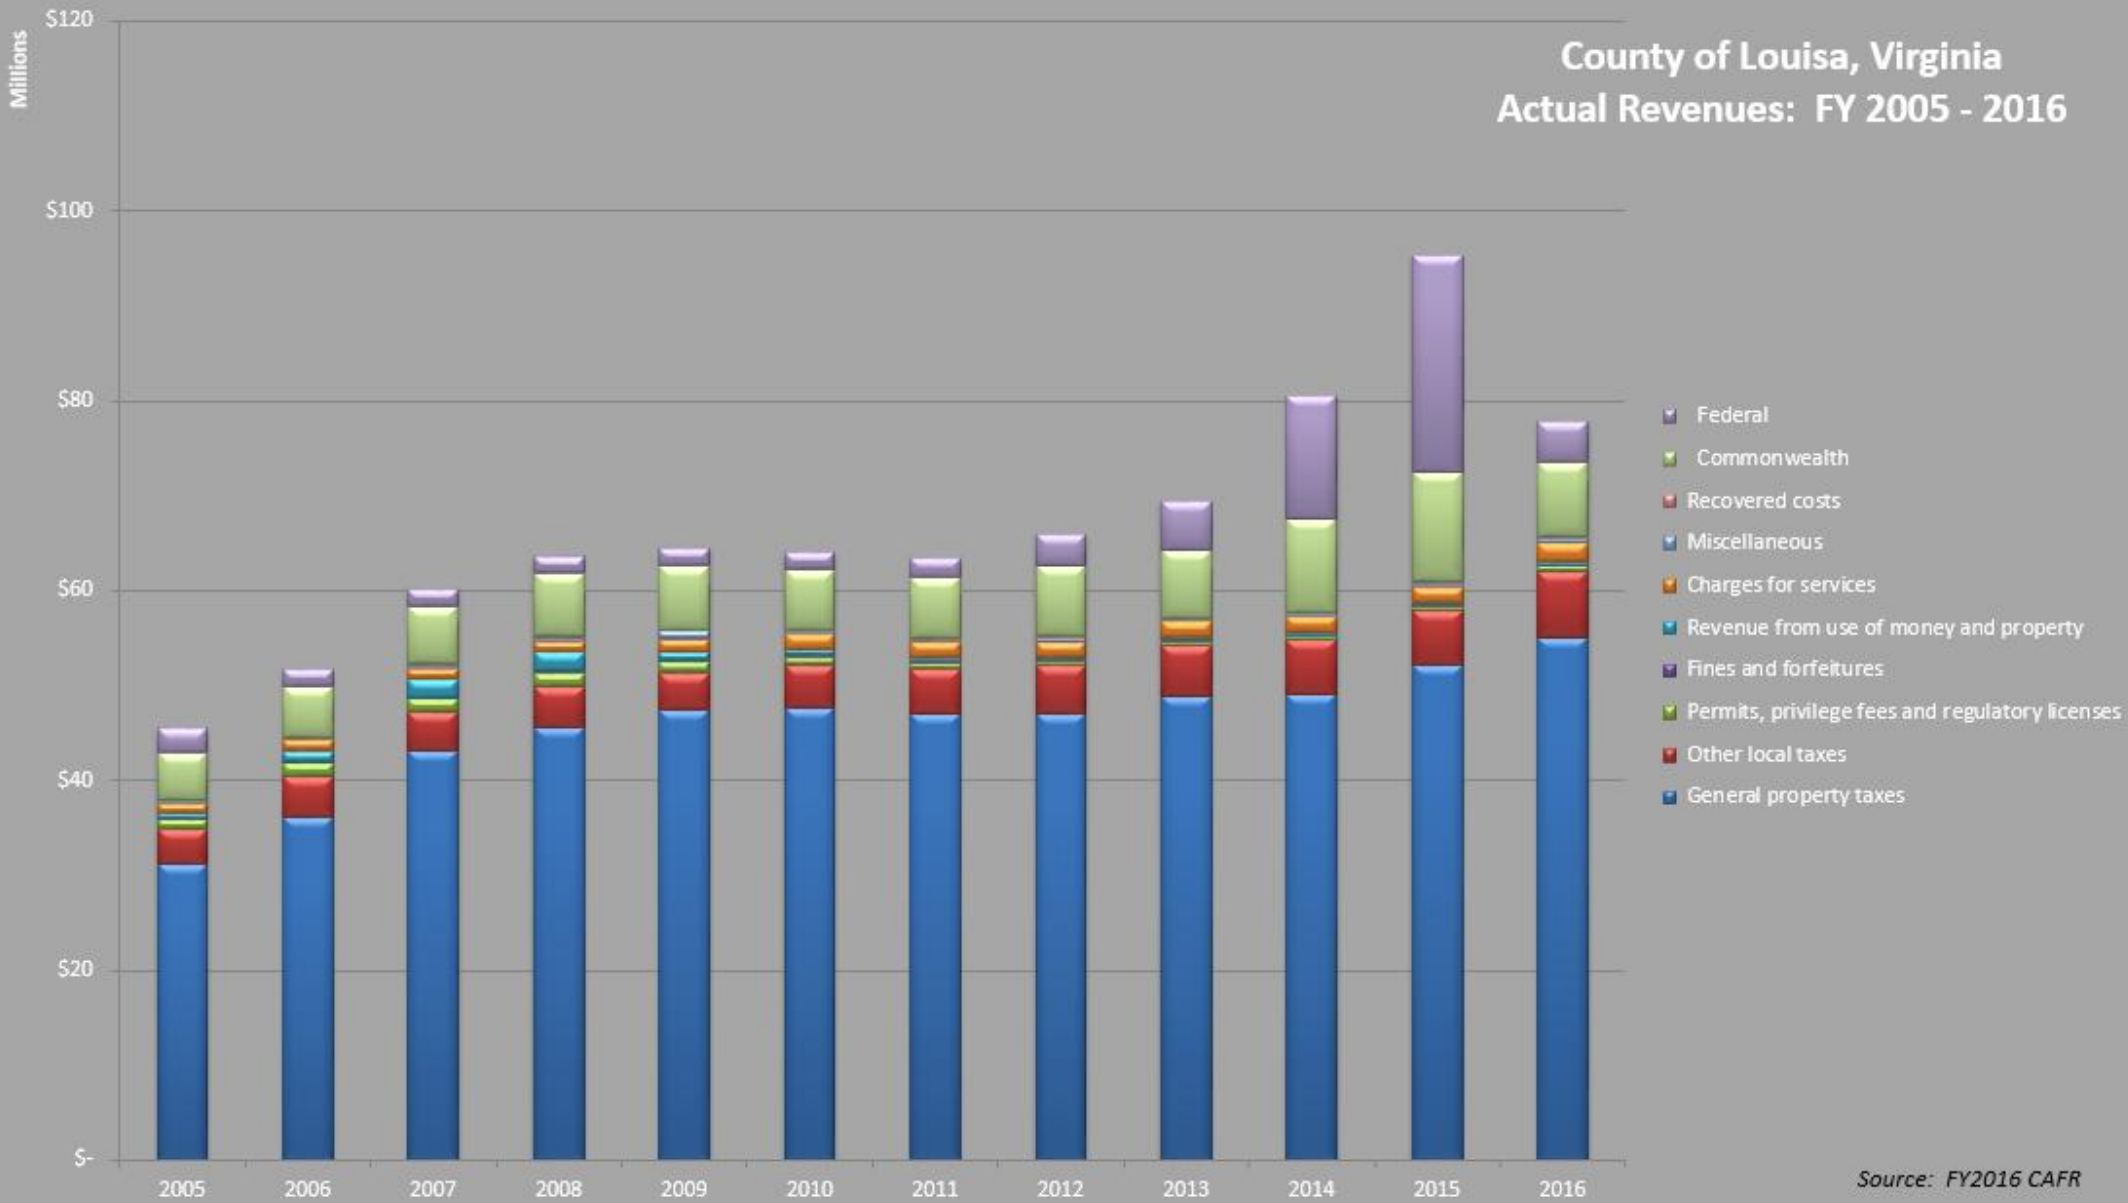

County of Louisa, Virginia Actual Revenues: FY 2005 - 2016

Source: FY2016 CAFR