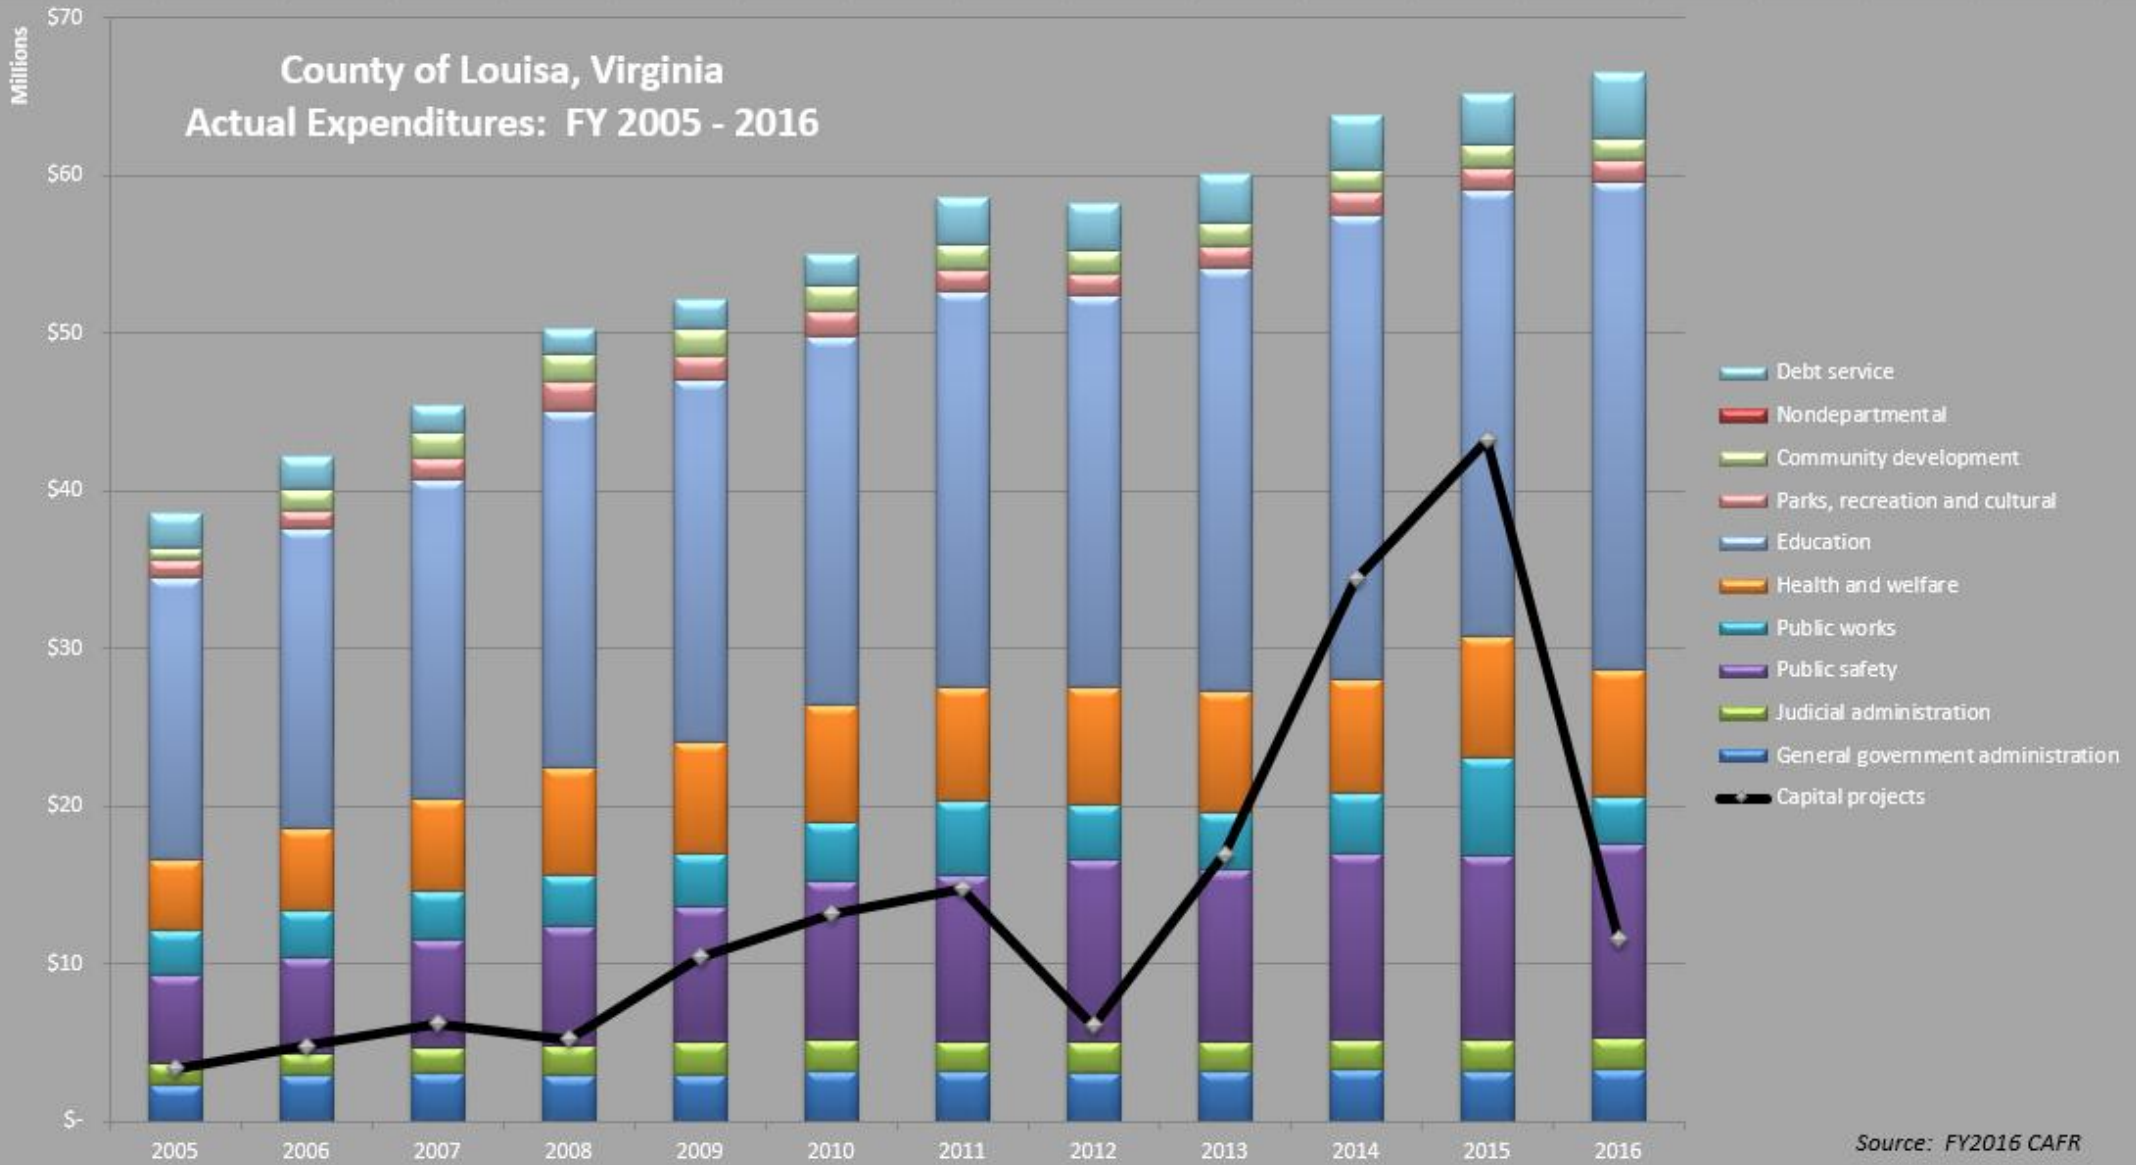

County of Louisa, Virginia Actual Expenditures: FY 2005 - 2016

Source: FY2016 CAFR